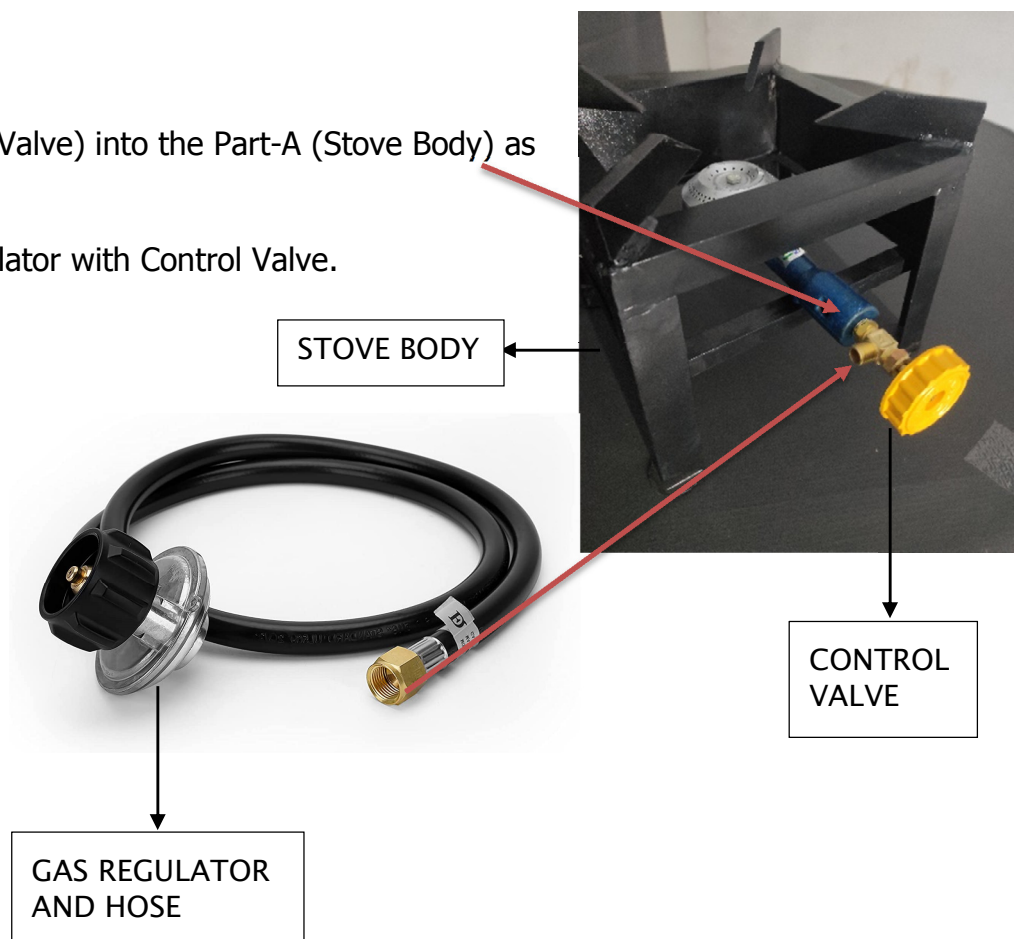

SKU: ST-05

SINGLE BURNER STOVE

SR.NO	DESCRIPTION	UOM
PART-A	STOVE BODY	1 NOS.
PART-B	CONTROL VALVE	1 SET
	GAS REGULATOR AND HOSE	1 SET

ASSEMBLY:

1. Insert Part-B (Control Valve) into the Part-A (Stove Body) as shown in photo.
2. Connect the Gas Regulator with Control Valve.