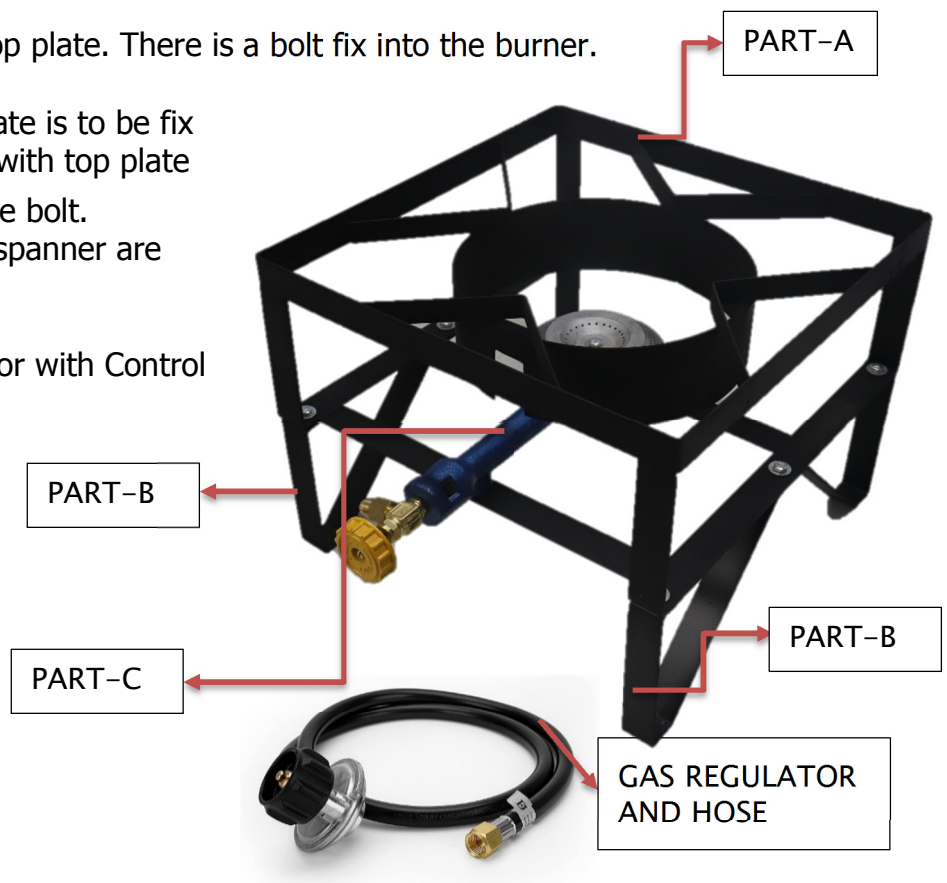

SKU: ST-07

# SINGLE BURNER STOVE

SR.NO	DESCRIPTION	UOM
PART-A	TOP PLATE OF STOVE BODY	1 NOS.
PART-B	LOWER CONNECTING PLATE OF STOVE BODY	2 NOS.
PART-C	BURNER AND CONTROL VALVE	1 SET
	GAS REGULATOR AND HOSE	1 SET

## **ASSEMBLY:**

1. Fix the Burner into the top plate. There is a bolt fix into the burner.
2. Two lower connecting plate is to be fix while matching the hole with top plate and don't fully tighten the bolt. Mounting hardware and spanner are included in the package.
3. Connect the Gas Regulator with Control Valve.